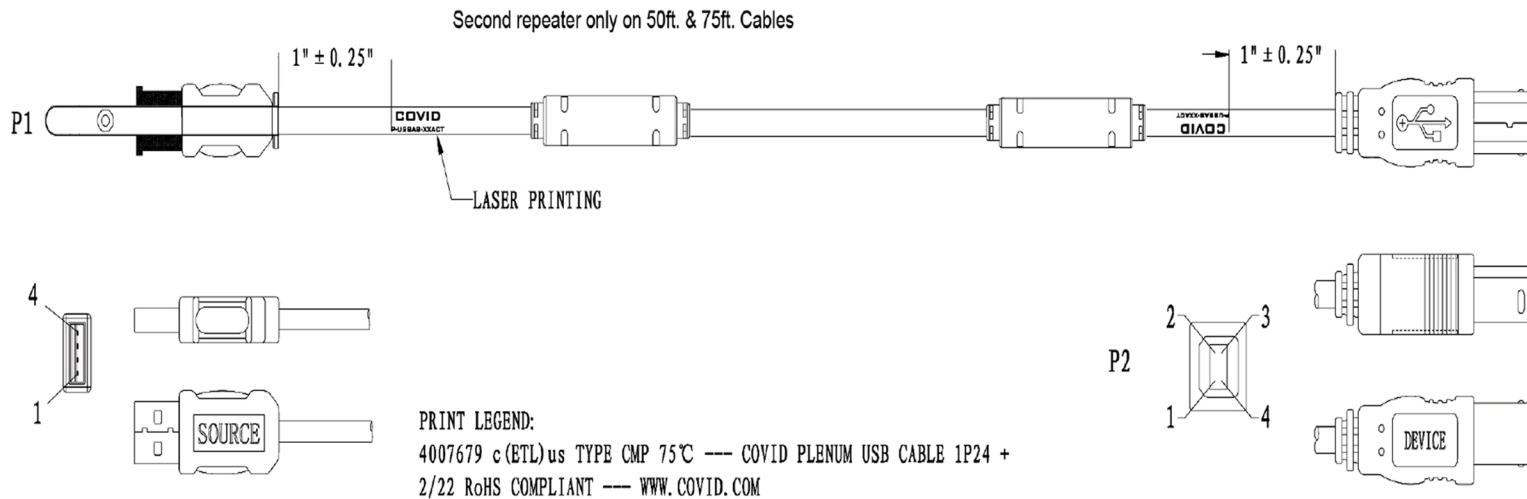

Technical Specification

Connectors:	USB A - Male to USB B - Male
Number of Repeaters	25ft. & 35ft. = 1 50ft. & 75ft. = 2
Power Consumption	52mA
Maximum Inrush Current	500mA
Connector Hood:	Over-Mold, Dark Blue
Cable Jacket:	PVC, Dark Blue
Cable Conductors:	24 AWG* 1P+22 AWG*2C
Outer Diameter:	0.24"
Minimum Bend Radius:	2.4"
Maximum Tensile:	10 kgf
Operating/Storage Temperature:	-10°C ~ + 75°C
Operating Humidity:	50% ~ 75%
Number of Connector Mating Cycles:	1500
Compliances:	RoHS, Type CMP
Available Lengths:	25ft., 35ft., 50ft., & 75ft.

Product Photo

Show Me
CABLES

an INFINIT® brand

www.showmecables.com
888-519-9505 | sales@showmecables.com

Title

Plenum-USB 2.0 A Male to B Male
Active Extension Cable- 50 FT

Part Number

23-750-050

Notes

1. Unless otherwise specified all dimensions are nominal
2. All specifications are subject to change without notice at any time
3. Dimensions are in millimeters